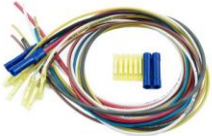

MERCEDES

Item Number: **6650125**
Model: W124 T-Model
Repair set wire harness
Year of construction: 1986 - 1997
Installation: Rear hatch right
Preassembled: Butt connector

Item Number: **6650410**
Model: E Klasse Limousine
Repair set wire harness
Year of construction: 06.95 - 03.00
Installation: Trunk lid
Preassembled: Butt connector

Item Number: **6650124N**
Model: W124 T-Model
Repair set wire harness
Year of construction: 1986 – 1997
Installation: Rear hatch left
Preassembled: Butt connectors
Numbered wires

NISSAN

MICRA

Item Number: **1200**
Model: K11
Repair set wire harness
Year of construction: 01.03 - 06.05
Installation: Rear hatch
Preassembled: Butt connector; Without bellows

NOTE

Item Number: **1201**
Model: E11
Repair set wire harness
Year of construction: 03.06 - 07.08
Installation: Rear hatch
Preassembled: Butt connector; Without bellows

OPEL

Universal Connectors Kits Opel (pay attention to the specific connector of the Vehicle)

Item Number: **3061165**
Model: ASTRA H (L48), ASTRA H GTC (L08), ASTRA H
Repair set wire harness
Installation: Injector
Preassembled: Heat shrink connectors

AGILA

Item Number: **3061710B**
Model: Agila A
Repair set wire harness
Year of construction: 09.00
Installation: Rear hatch
Preassembled: Butt connector