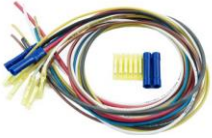

Item Number: **1200**
Model: K11
Repair set wire harness
Year of construction: 01.03 - 06.05
Installation: Rear hatch
Preassembled: Butt connector; Without bellows

NOTE