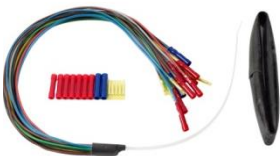

MEGANE

Item Number: 9918606
Model: Grandtour (KM0/1)
Repair set wire harness
Year of construction: 08.03 - 08.12
Installation: Rear hatch
Preassembled: Butt connector