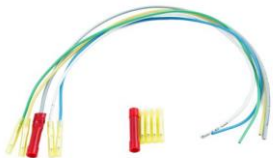

106

Item Number: 9810755
Repair set wire harness
Year of construction: 09.91 - 04.96
Installation: Rear hatch
Preassembled: Butt connector

206