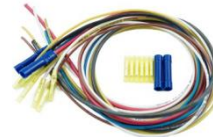

Item Number: 1014563
 Model: Avant
 Repair set wire harness
 Year of construction: 12.97 - 01.05
 Installation: Rear hatch
 Preassembled: Butt connector

Item Number: 1014813
 Model: Limousine C4
 Repair set wire harness
 Year of construction: 06.94 - 10.97
 Installation: Trunk lid
 Preassembled: Butt connector